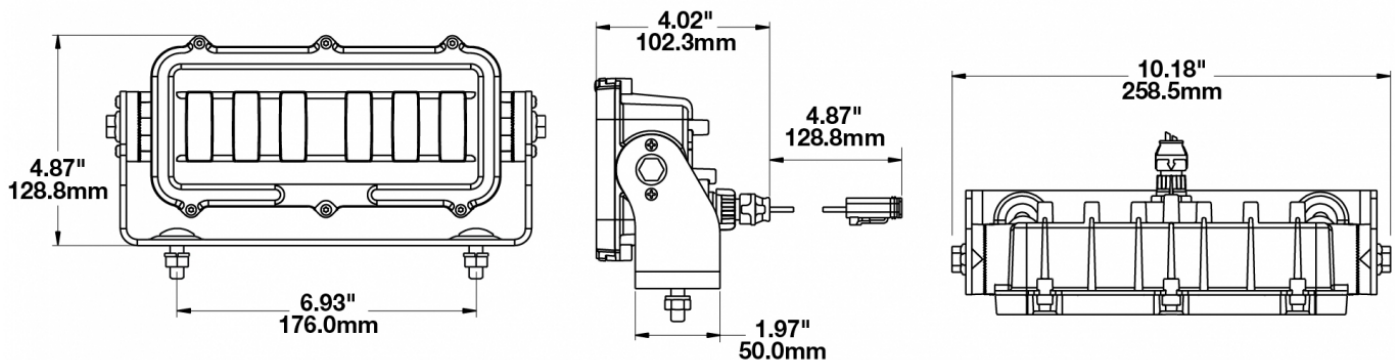

LED Safety Lights and Warning Lights - Model 527

PRODUCT INFORMATION

Description	12-24V LED Red Zone Light
Height	123.70 mm / 4.87 in
Width	258.57 mm / 10.18 in
Depth	102.11 mm / 4.02 in
Shape	Rectangle
Outer Lens Material	Glass
Outer Lens Color	Clear
Housing Material	Xenoy
Housing Color	Black
Mounting Hardware Description	(x2) M8-1.25 Mounting Bolt
Mounting Type	Universal Pedestal Mount
Minimum Operating Temperature	-40 °C / -40 °F
Maximum Operating Temperature	65 °C / 149 °F
Connector or Wiring	Integrated 2-Pin Deutsch Weatherproof Socket (DT04-2P)
Mating Connector	Integrated 2-Pin Deutsch Weatherproof Plug (DT06-2S)
Product Weight	2.60 lbs / 1.18 kgs
Shipping Weight	3.11 lbs / 1.41 kgs
Additional Information	The dominant wavelength is about 615nm.

PRODUCT DIMENSIONS

ELECTRICAL SPECIFICATIONS

Input Voltage	12-24V DC
Operating Voltage	10-32V DC
Transient Spike Protection	150V peak @ 1 HZ-100 Pulses
Red Wire	Positive
Black Wire	Negative
Current Draw	1.6A @ 12V DC 0.85A @ 24V DC

LED Safety Lights and Warning Lights - Model 527

PHOTOMETRIC SPECIFICATIONS

Raw Lumen Output 720
Effective Lumen Output 670
Beam Pattern(s) Forward Lighting - Spot
 Warning - Keep Out Zone

“Keep Out” Pattern (6m high at 0°)