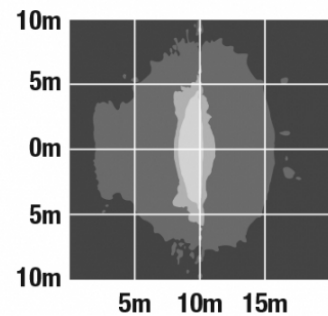

LED Safety Lights and Warning Lights - Model 527

PRODUCT INFORMATION

Description	12-24V LED Red Zone Light
Height	123.70 mm / 4.87 in
Width	258.57 mm / 10.18 in
Depth	102.11 mm / 4.02 in
Shape	Rectangle
Outer Lens Material	Glass
Outer Lens Color	Clear
Housing Material	Xenoy
Housing Color	Black
Mounting Hardware Description	(x2) M8-1.25 Mounting Bolt
Mounting Type	Universal Pedestal Mount
Minimum Operating Temperature	-40 °C / -40 °F
Maximum Operating Temperature	65 °C / 149 °F
Connector or Wiring	Integrated 2-Pin Deutsch Weatherproof Socket (DT04-2P)
Mating Connector	Integrated 2-Pin Deutsch Weatherproof Plug (DT06-2S)
Product Weight	2.60 lbs / 1.18 kgs
Shipping Weight	3.11 lbs / 1.41 kgs
Additional Information	The dominant wavelength is about 615nm.

LED Safety Lights and Warning Lights - Model 527

PHOTOMETRIC SPECIFICATIONS

Raw Lumen Output 720
Effective Lumen Output 670
Beam Pattern(s) Forward Lighting - Spot
 Warning - Keep Out Zone

“Keep Out” Pattern (6m high at 0°)